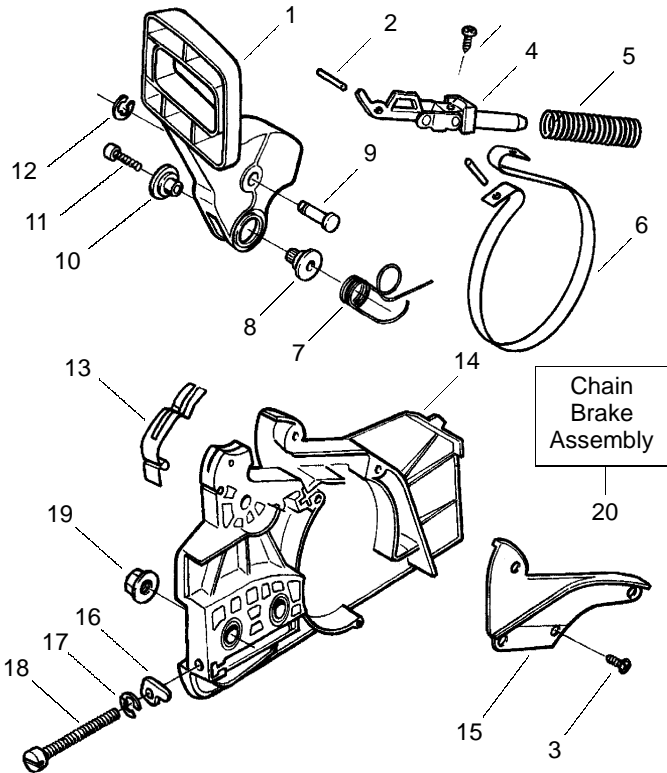

Ref.	Part No.	Description
1.	530071347	Actuating Lever
2.	530015913	Spring Pin
3.	530015911	Screw
4.	530054741	Front & Rear Link Ass'y.
5.	530016237	Spring Compression
6.	530052232	Brake Band
7.	530015910	Handguard Spring
8.	530049075	Journal-Right
9.	530029879	Pivot Pin
10.	530029881	Journal-Left
11.	530016384	Screw
12.	530038593	Retainer
13.	530029878	Position Spring
14.	530054744	Clutch Cover
15.	530038679	Chain Brake Cover
16.	530015826	Bar Adjusting Pin
17.	530038593	Retainer
18.	530016110	Screw-Bar Adjusting
19.	530015917	Nut
20.	530054739	Chain Brake Assembly