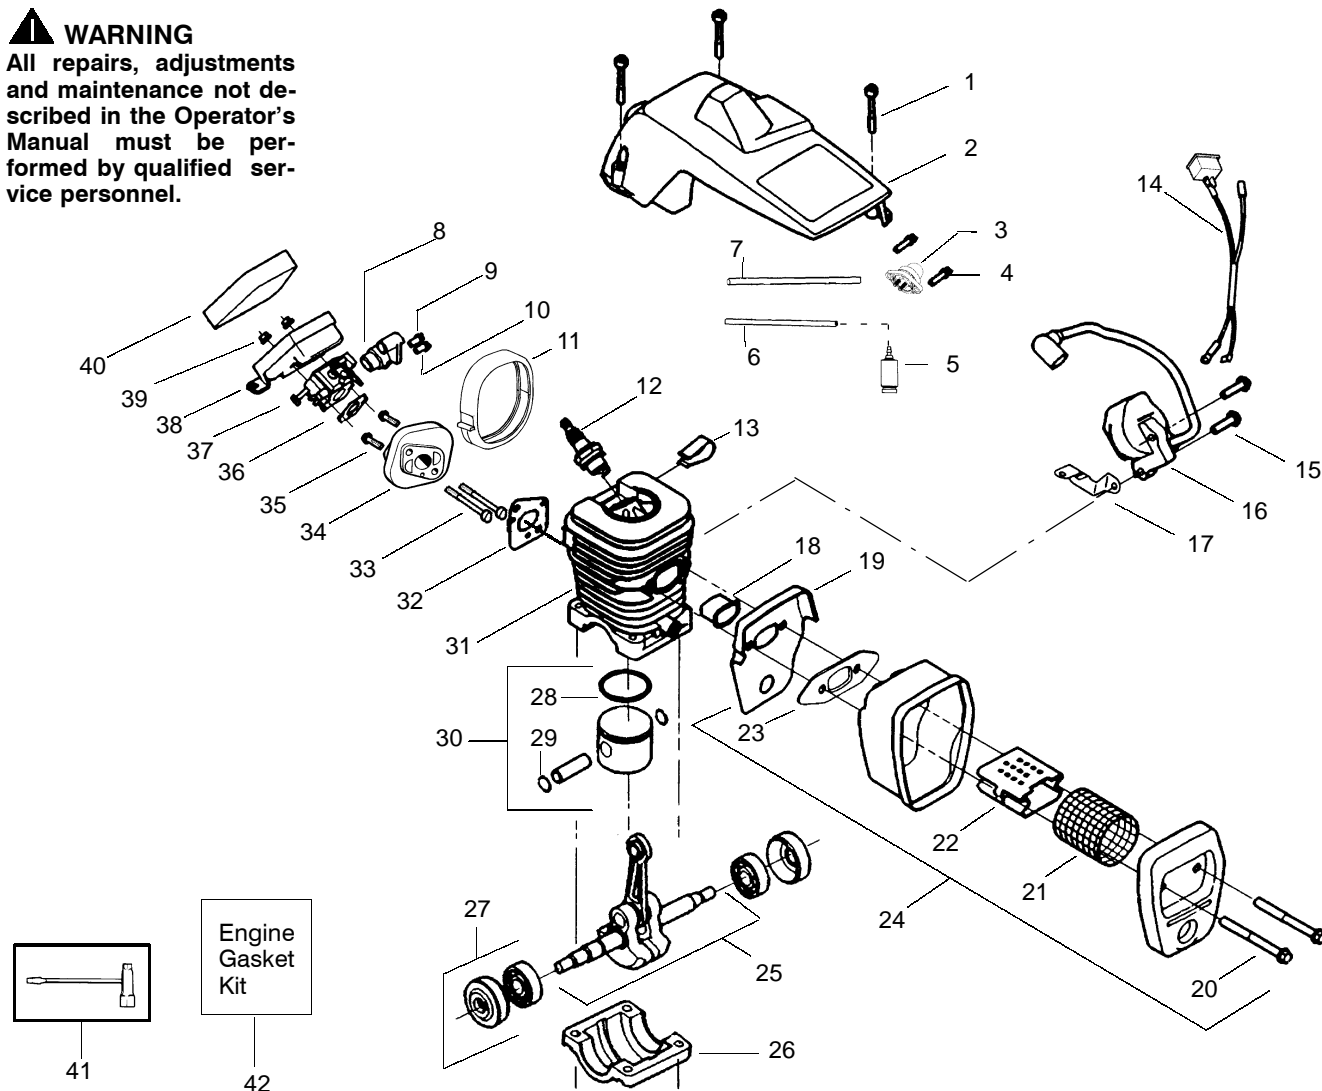

▲ WARNING
All repairs, adjustments and maintenance not described in the Operator's Manual must be performed by qualified service personnel.

Ref.	Part No.	Description	Ref.	Part No.	Description	Ref.	Part No.	Description
1.	530016153	Screw	20.	530016132	Screw	38.	530047604	Housing-Air Filter
2.	530071310	Shield-Cylinder	21.	530036103	Screen-Spark	39.	530016101	Nut
3.	530047213	Assy-Air Purge	22.	530037813	Diffuser-Muffler	40.	530037793	Air Filter - Foam
4.	530015780	Screw	23.	530069608	Gasket-Muffler (kit)	41.	530031135	Wrench-Bar
5.	530095646	Assy-Fuel Pick-up	24.	530047207	Assy-Muffler (Incl. 19,20, 21,22,23)	42.	530069608	Kit-Engine Gasket (incl. 36,32,23)
6.	530069247	Kit-Line Purge/Carb. (Small Dia)	25.	530047062	Assy-Crankshaft			Not Shown
7.	530069216	Kit-Line Purge/Tank (large line)	26.	530037935	Cap-Crankcase			
8.	530049244	Grommet-Carb Adjust.	27.	530056363	Assy-Seal & Bearing			
9.	530038479	Limiter Cap-High(brown)	28.	530029805	Ring-Piston			
10.	530038478	Limiter Cap-Low(tan)	29.	530015697	Retainer - Piston Pin			
11.	530054144	Seal-Carb Adapter	30.	530069604	Kit-Piston - (incl. 28-29)			
12.	952030150	Spark Plug (RCJ-7Y)	31.	530069606	Kit-Cylinder			
13.	530016136	Clip-High Tension Lead	32.	530069608	Gasket-Carb.			
14.	530049117	Assy-Wire Harness (includes switch)	33.	530016187	Adapter (kit)	✓	530088165	Manual-Operator (Scan-370/420)
15.	530015814	Screw	34.	530049700	Screw	✓	530088166	(Euro I-370/420)
16.	530039167	Module-Ignition	35.	530016386	Carb. Adapter	✓	530088167	(Scan-351/390)
17.	530047442	Strap-Ground	36.	530069608	Screw	✓	530088168	(Euro I-351/390)
18.	530037652	Insulator-Heat	37.	530069722	Carb. Gasket (kit)	✓	530088169	(Euro II-351/390)
19.	530049870	Back Plate-Muffler			Kit-Carburetor (incl. 9 & 10)	✓	530088170	(Euro II-370/420)
							530054781	Decal-Warning

✓ = NEW PART NUMBER FOR THIS IPL

* = REFER TO THE SERVICE REFERENCE INDICATED FOR MORE INFORMATION. (LOCATED AT END OF IPL)