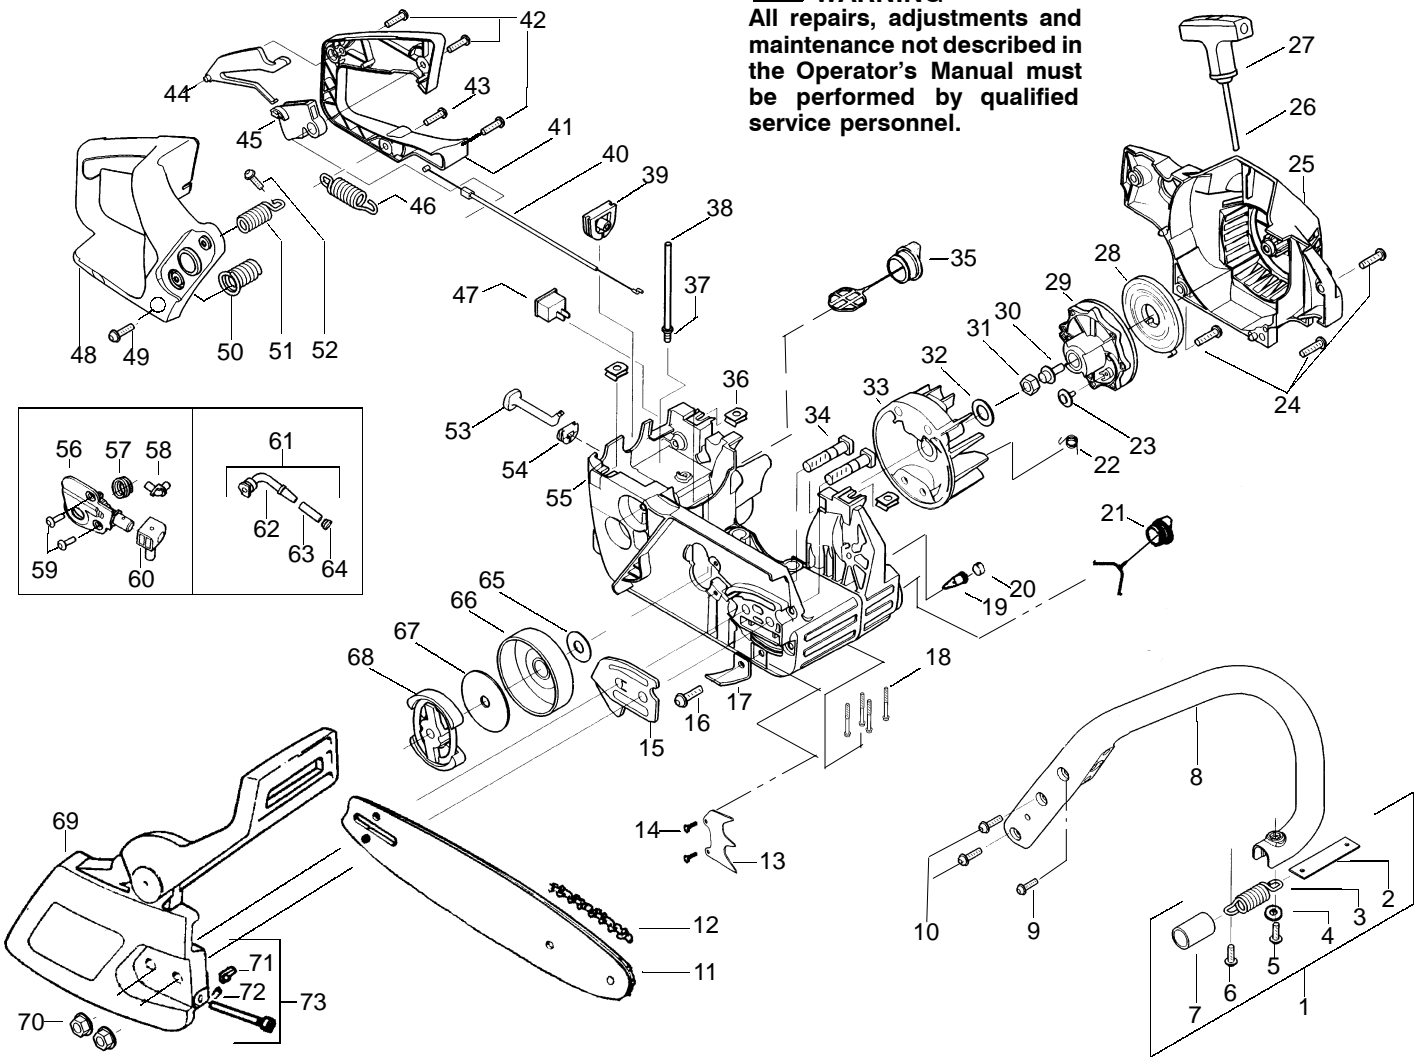

⚠ WARNING
All repairs, adjustments and maintenance not described in the Operator's Manual must be performed by qualified service personnel.

Ref.	Part No.	Description	Ref.	Part No.	Description	Ref.	Part No.	Description
1.	530047963	Assy.-Isolator	27.	530056402	Handle-Starter	53.	530047605	Knob-Choke
2.	530047608	Strap-Limiter	28.	530027531	Spring-Recoil	54.	530049005	Grommet-Knob
3.	530042082	Spring-Isolator	29.	530037817	Pulley-Starter	55.	530056596	Assy-Chassis (incl. 19-21,34-36)
4.	530015123	Washer	30.	530015920	Screw	56.	530071259	Kit-Oil Pump (Incls. 57,58,60)
5.	530016018	Screw	31.	530016134	Nut-Flywheel	57.	530037820	Gear-Worm Spring
6.	530015843	Screw	32.	530015127	Washer-Flywheel	58.	530049477	Elbow-Oil Pickup
7.	530036142	Sleeve-AV Spring	33.	530039209	Assy-Flywheel	59.	530016064	Screw
8.	530047583	Handle-Front	34.	530016133	Bolt-Bar	60.	530019206	Seal Block
9.	530015940	Screw	35.	530047192	Assy-Fuel Cap	61.	530047663	Assy-Oil Pickup (Incl. 62-64)
10.	530015814	Screw	36.	530015922	Nut-"U"-Type	62.	530038373	Pick-up Oil
11.	---	Bar	37.	530023877	Fitting-fuel line	63.	530037821	Filter-Oil
12.	---	Chain	38.	530069216	Kit-Fuel line (large)	64.	530030189	Plug-Oil Filter
13.	530014381	Kit-Assy Spike (incl.14)	39.	530047631	Grommet-Cable	65.	530015907	Washer-Thrust
14.	530015805	Screw	40.	530047602	Cable-Throttle	66.	530047061	Assy.-Clutch Drum w/bearing
15.	530038238	Plate-Bar Mounting	41.	530047581	Cover-Rear Handle	67.	530015611	Washer-Clutch
16.	530015814	Screw	42.	530015906	Screw	68.	530014949	Assy. Clutch
17.	530029850	Chain Catcher	43.	530015886	Screw	69.	530054739	Assy-Chain Brake
18.	530016132	Screw	44.	530036098	Lockout-Throttle	70.	530015917	Nut-Bar Mounting
19.	530026119	Check Valve	45.	530036097	Trigger-Throttle	71.	530015826	Pin-Retainer
20.	530038264	Plug-Bronze Vent	46.	530042082	Spring	72.	530038593	Retainer
21.	530010846	Assy-Oil Cap	47.	530069572	Kit-Switch	73.	530069611	Kit-Bar Adjust
22.	530023817	Spring-Starter Dog	48.	530047582	Handle - Rear			
23.	530016080	Screw	49.	530015814	Screw			
24.	530015892	Screw	50.	530053274	Assy-Isolator - lower			
25.	530049335	Housing-Fan	51.	530071385	Kit-Isolator (Upper)			
26.	530069232	Kit-Rope	52.	530015875	Screw			

↗ = NEW PART NUMBER FOR THIS IPL

* = REFER TO THE SERVICE REFERENCE INDICATED FOR MORE INFORMATION. (LOCATED AT END OF IPL)